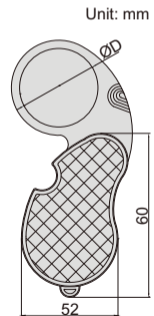

## FOLDING MAGNIFIER WITH ILLUMINATION

- Resin lens
- Powered by 2xCR1620 batteries (included)
- LED lights up automatically when opened

7514-1

Code	Magnification	Lens diameter (ØD)
7514-1	2.5X	Ø45mm