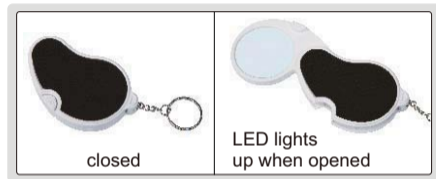

## FOLDING MAGNIFIER WITH ILLUMINATION

- Resin lens
- Powered by 2xCR1620 batteries (included)
- LED lights up automatically when opened

7514-1

Code	Magnification	Lens diameter (ØD)
7514-1	2.5X	Ø45mm